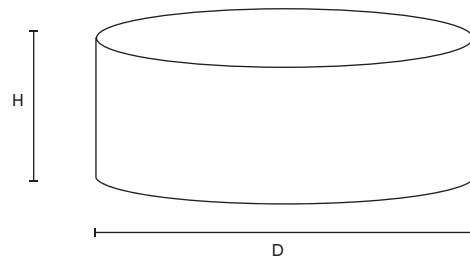

## Precast Raised Garden Planters & Ponds

Round Garden Planters		
Diameter	Height with base	Height without base
3500	760	660
2600	860	760
2600	700	600
2140	680	580
1615	620	520
1310	480	400
760	680	610
820	420	350

Square Garden Planters			
Length	Width	Height with base	Height without base
600	600	Not Applicable	600
900	900	Not Applicable	600

Rectangular Garden Planters			
Length	Width	Height with base	Height without base
2415	1200	710	620
2200	820	620	530
1370	560	360	Not Applicable
1160	670	Not Applicable	450
900	600	Not Applicable	600