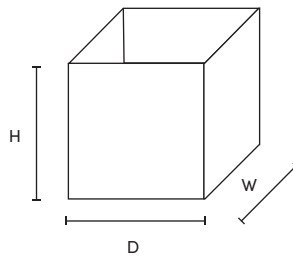

## Precast Raised Garden Planters & Ponds

Round Garden Planters		
Diameter	Height with base	Height without base
3500	760	660
2600	860	760
2600	700	600
2140	680	580
1615	620	520
1310	480	400
760	680	610
820	420	350

Square Garden Planters			
Length	Width	Height with base	Height without base
600	600	Not Applicable	600
900	900	Not Applicable	600

Rectangular Garden Planters			
Length	Width	Height with base	Height without base
2415	1200	710	620
2200	820	620	530
1370	560	360	Not Applicable
1160	670	Not Applicable	450
900	600	Not Applicable	600